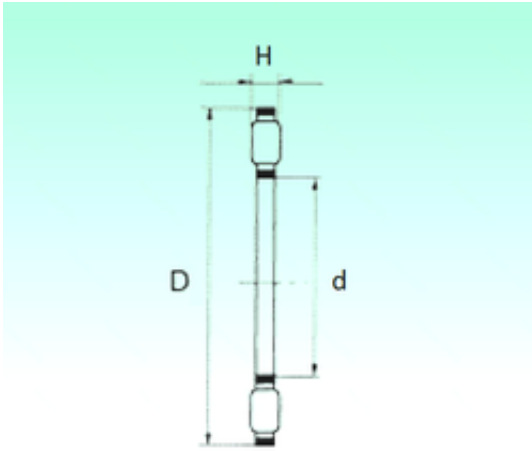

### NBS K81102TN Thrust roller bearings

Bearing No. K81102TN

Bore Diameter	15 mm
Outer Diameter	28 mm
d	15 mm
D	28 mm
Dw	3,5 mm
Weight	0,006 Kg
Basic dynamic load rating (C)	13,5 kN
Basic static load rating (C0)	28 kN