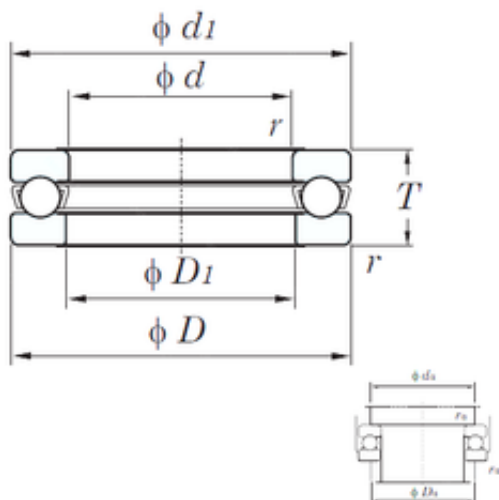

BEARING DRIVESHAFT ANDERSON, INC.

KOYO 51244 Thrust ball bearings

Bearing No. 51244

Size	220x300x63 mm
Bore Diameter	220 mm
Outer Diameter	300 mm
Width	63 mm
d	220 mm
D	300 mm
T	63 mm
r min.	2 mm
Basic dynamic load rating (C)	342 kN
Basic static load rating (C0)	1310 kN
(Grease) Lubrication Speed	580 r/min
Bearing No.	51244
r(min)	2
Ca	428
Coa	1310
Cu	36.6
Grease lub.	580
Oil lub.	900
d1(max)	297
D1(min)	224
D2(min)	-
D3(min)	-
A	-
R	-
C	-
da(min)	268

51244 Bearing 2D drawings and 3D CAD models

BEARING DRIVESHAFT ANDERSON, INC.

Da(max)	252
ra(max)	2
(Refer.)Mass(kg)	13.5