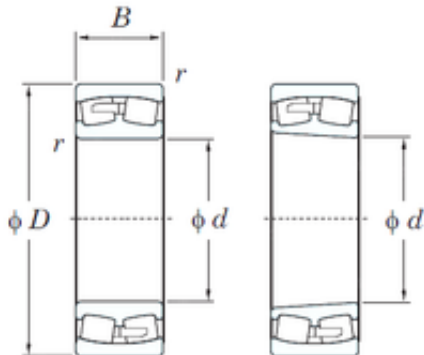

BEARING DRIVESHAFT ANDERSON, INC.

220 mm x 370 mm x 120 mm KOYO 23144RK
Spherical roller bearings

Bearing No. 23144RK

Size	220x370x120 mm
Bore Diameter	220 mm
Outer Diameter	370 mm
Width	120 mm
d	220 mm
D	370 mm
B	120 mm
C	120 mm
r min.	4 mm
da min.	238 mm
Da max.	352 mm
ra max.	3 mm
Weight	53,2 Kg
Basic dynamic load rating (C)	1440 kN
Basic static load rating (C0)	2700 kN
(Grease) Lubrication Speed	880 r/min
(Oil) Lubrication Speed	1200 r/min
Calculation factor (e)	0,34
Calculation factor (Y0)	1,96
Calculation factor (Y1)	2

23144RK Bearing 2D drawings and 3D CAD models