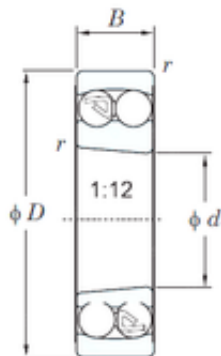

BEARING DRIVESHAFT ANDERSON, INC.

100 mm x 180 mm x 46 mm KOYO 2220K Self aligning ball bearings

Bearing No. 2220K

Size	100x180x46 mm
Bore Diameter	100 mm
Outer Diameter	180 mm
Width	46 mm
d	100 mm
D	180 mm
B	46 mm
C	46 mm
r min.	2.1 mm
da min.	111 mm
Da max.	169 mm
ra max.	2 mm
Weight	4.87 Kg
Basic dynamic load rating (C)	80.9 kN
Basic static load rating (C0)	34.0 kN
(Grease) Lubrication Speed	3100 r/min
(Oil) Lubrication Speed	3800 r/min
Calculation factor (e)	0.24
Calculation factor (Y0)	2.70
Calculation factor (Y1)	2.57

2220K Bearing 2D drawings and 3D CAD models