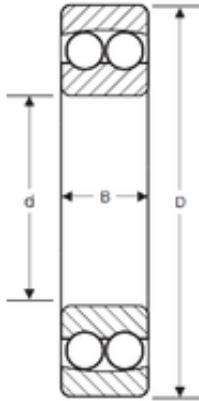

## BEARING DRIVESHAFT ANDERSON, INC.

34,925 mm x 88,9 mm x 22,23 mm SIGMA  
NMJ 1.3/8 Self aligning ball bearings

Bearing No. NMJ 1.3/8

Size	34.925x88.9x22.23 mm
Bore Diameter	34,925 mm
Outer Diameter	88,9 mm
Width	22,23 mm
d	34,925 mm
D	88,9 mm
B	22,23 mm
C	22,23 mm

NMJ 1.3/8 Bearing 2D drawings and 3D CAD models