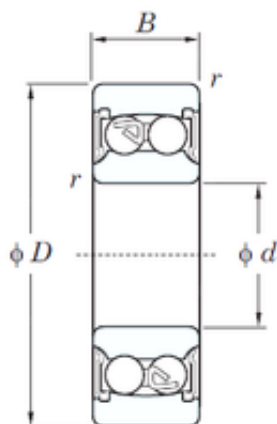

BEARING DRIVESHAFT ANDERSON, INC.

75 mm x 130 mm x 31 mm KOYO 2215-2RS
Self aligning ball bearings

Bearing No. 2215-2RS

Size	75x130x31 mm
Bore Diameter	75 mm
Outer Diameter	130 mm
Width	31 mm
d	75 mm
D	130 mm
B	31 mm
C	31 mm
r min.	1.5 mm
da min.	83.5 mm
da max	83.5 mm
Da max.	121.5 mm
ra max.	1.5 mm
Weight	1.62 Kg
Basic dynamic load rating (C)	38.8 kN
Basic static load rating (C0)	15.7 kN
(Grease) Lubrication Speed	2900 r/min
Calculation factor (e)	0.17
Calculation factor (Y0)	3.77
Calculation factor (Y1)	3.60

2215-2RS Bearing 2D drawings and 3D CAD models