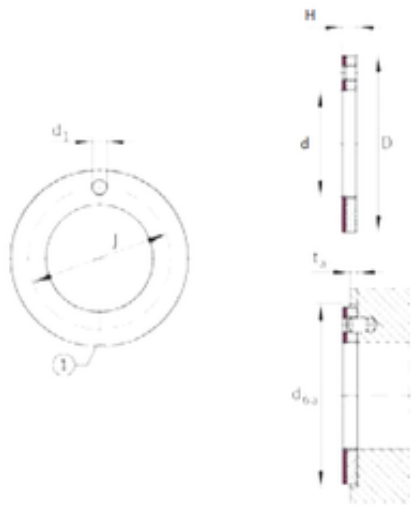

## INA EGW14-E40 Plain bearings

Bearing No. EGW14-E40

Size	14x26x1.5 mm
Bore Diameter	14 mm
Outer Diameter	26 mm
Width	1,5 mm
d	14 mm
D	26 mm
H	1,5 mm
t	1 mm
d1	2 mm
J	20 mm
da	26 mm
Category	Plain Bearings
Inventory	0.0
Manufacturer Name	SCHAEFFLER GROUP
Minimum Buy Quantity	N/A
UNSPSC	31171515
Weight / Kilogram	0
EAN	4012802113266
Product Group	B04264

EGW14-E40 Bearing 2D drawings and 3D CAD models