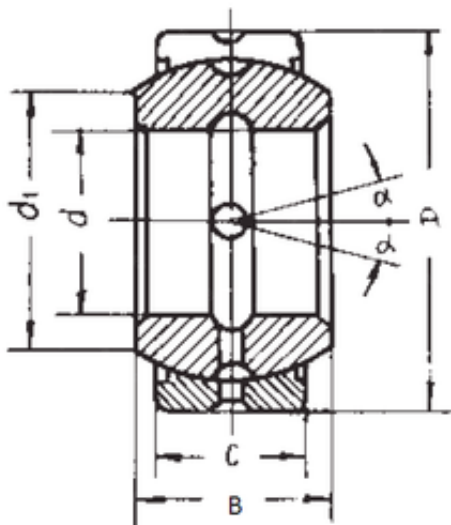

## BEARING DRIVESHAFT ANDERSON, INC.

88,9 mm x 139,7 mm x 77,775 mm FBJ  
GEZ88ES-2RS Plain bearings

Bearing No. GEZ88ES-2RS

Size	88.9x139.7x77.775 mm
Bore Diameter	88,9 mm
Outer Diameter	139,7 mm
Width	77,775 mm
d	88,9 mm
D	139,7 mm
B	77,775 mm
C	66,675 mm
d1	101,6 mm
Angle	6 °
Weight	4,79 Kg
Basic dynamic load rating (C)	680 kN

GEZ88ES-2RS Bearing 2D drawings and 3D CAD models