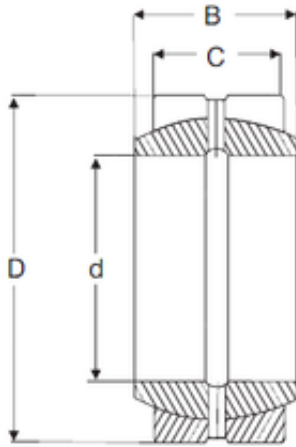

BEARING DRIVESHAFT ANDERSON, INC.

31.75 mm x 50,8 mm x 27,762 mm SIGMA GEZ
104 ES Plain bearings

Bearing No. GEZ 104 ES

Size	31.75x50.8x27.762 mm
Bore Diameter	31.75 mm
Outer Diameter	50,8 mm
Width	27,762 mm
d	31.75 mm
D	50,8 mm
B	27,762 mm
C	23,8 mm

GEZ 104 ES Bearing 2D drawings and 3D CAD models