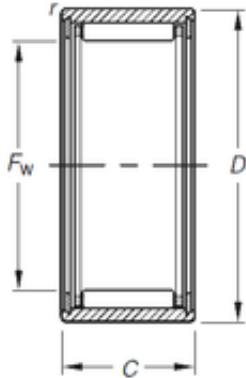

BEARING DRIVESHAFT ANDERSON, INC.

Timken NK6/12TN Needle roller bearings

Bearing No. NK6/12TN

Size	6x12x12 mm
Bore Diameter	6 mm
Outer Diameter	12 mm
Width	12 mm
d	6 mm
D	12 mm
C	12 mm
r	0,2 mm
Weight	0,006 Kg
Basic dynamic load rating (C)	3,07 kN
Basic static load rating (C0)	2,74 kN
(Grease) Lubrication Speed	44000 r/min

NK6/12TN Bearing 2D drawings and 3D CAD models