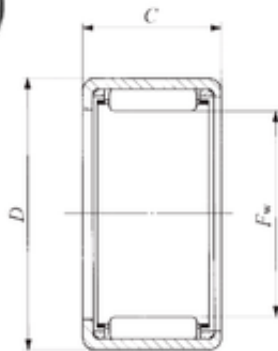

BEARING DRIVESHAFT ANDERSON, INC.

IKO BA 88 Z Needle roller bearings

Bearing No. BA 88 Z

Size	12.7x17.462x12.7 mm
Bore Diameter	12,7 mm
Outer Diameter	17,462 mm
Width	12,7 mm
Fw	12,7 mm
D	17,462 mm
C	12,7 mm
Weight	0,0072 Kg
Basic dynamic load rating (C)	4,71 kN
Basic static load rating (C0)	5,7 kN

BA 88 Z Bearing 2D drawings and 3D CAD models