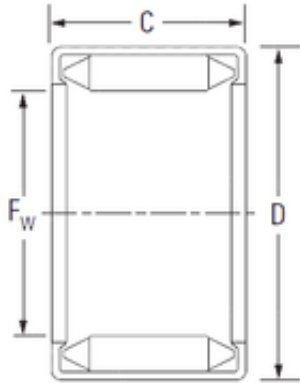

BEARING DRIVESHAFT ANDERSON, INC.

KOYO DL 50 12 Needle roller bearings

Bearing No. DL 50 12

Size	50x58x12 mm
Bore Diameter	50 mm
Outer Diameter	58 mm
Width	12 mm
Fw	50 mm
D	58 mm
C	12 mm
Weight	0.047 Kg
Basic dynamic load rating (C)	20.00 kN

DL 50 12 Bearing 2D drawings and 3D CAD models