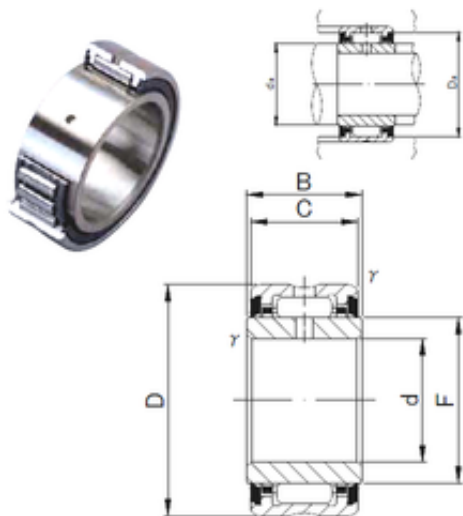

BEARING DRIVESHAFT ANDERSON, INC.

30 mm x 47 mm x 31 mm JNS NA 6906UU
Needle roller bearings

Bearing No. NA 6906UU

Size	30x47x31 mm
Bore Diameter	30 mm
Outer Diameter	47 mm
Width	31 mm
d	30 mm
F	35 mm
D	47 mm
B	31 mm
C	30 mm
r min.	0,3 mm
da min.	32 mm
da max	34 mm
Da max.	45 mm
Weight	0,185 Kg
Basic dynamic load rating (C)	40,1 kN
Basic static load rating (C0)	63,1 kN

NA 6906UU Bearing 2D drawings and 3D CAD models