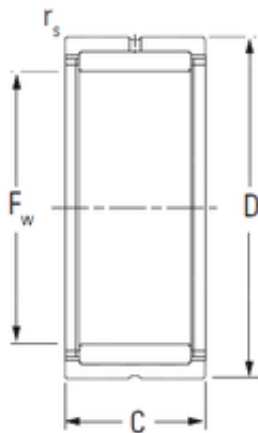

BEARING DRIVESHAFT ANDERSON, INC.

KOYO NK65/25 Needle roller bearings

Bearing No. NK65/25

Size	65x78x25 mm
Bore Diameter	65 mm
Outer Diameter	78 mm
Width	25 mm
F _w	65 mm
D	78 mm
C	25 mm
r5 min.	0,6 mm
Weight	0,257 Kg
Basic dynamic load rating (C)	48,2 kN
Basic static load rating (C0)	97,7 kN
(Grease) Lubrication Speed	4200 r/min
Bearing No.	NK65/25
rs(min)	0.6
Cr	48.2
C0r	97.7
Cu	15.5
Grease lub.	4200
Oil lub.	6500
(Refer.) Mass(kg)	0.257

NK65/25 Bearing 2D drawings and 3D CAD models