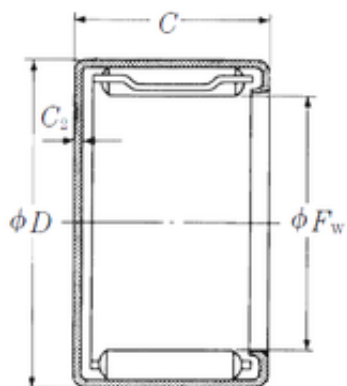

BEARING DRIVESHAFT ANDERSON, INC.

NSK MFJL-4015L Needle roller bearings

Bearing No. MFJL-4015L

MFJL-4015L Bearing 2D drawings and 3D CAD models

Dimensione	40x50x15 mm
Marchio	NSK
Diametro del foro	40 mm
Diametro esterno	50 mm
Larghezza	15 mm
Fw	40 mm
D	50 mm
C	15 mm
C2	1,3 mm
Peso	55 Kg
Carico dinamico di base (C)	19900 kN