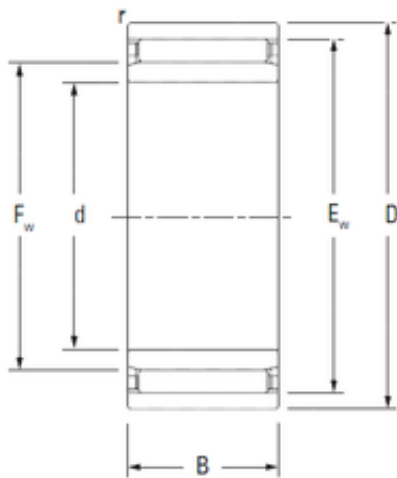

BEARING DRIVESHAFT ANDERSON, INC.

20 mm x 35 mm x 26 mm KOYO NAO20X35X26 Needle roller bearings

Bearing No. NAO20X35X26

Bore Diameter	20 mm
Outer Diameter	35 mm
d	20 mm
Fw	25 mm
D	35 mm
Ew	30 mm
B	26 mm
C	26 mm
r5 min.	0,3 mm
S	1,2 mm
Weight	0,112 Kg
Basic dynamic load rating (C)	25 kN
Basic static load rating (C0)	42,8 kN
(Grease) Lubrication Speed	11000 r/min
Category	Bearings
Inventory	0.0
Manufacturer Name	KOYO
Minimum Buy Quantity	N/A
Weight / Kilogram	0
Product Group	B04144

NAO20X35X26 Bearing 2D drawings and 3D CAD models