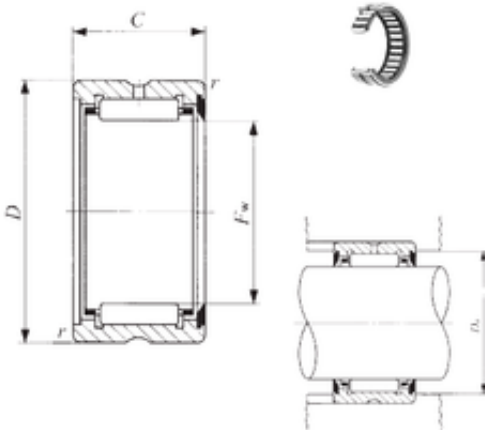

BEARING DRIVESHAFT ANDERSON, INC.

IKO RNA 6906U Needle roller bearings

Bearing No. RNA 6906U

RNA 6906U Bearing 2D drawings and 3D CAD models

Size	35x47x30 mm
Bore Diameter	35 mm
Outer Diameter	47 mm
Width	30 mm
Fw	35 mm
D	47 mm
C	30 mm
r min.	0,3 mm
Da max.	45 mm
Weight	0,125 Kg
Basic dynamic load rating (C)	40,1 kN
Basic static load rating (C0)	63 kN