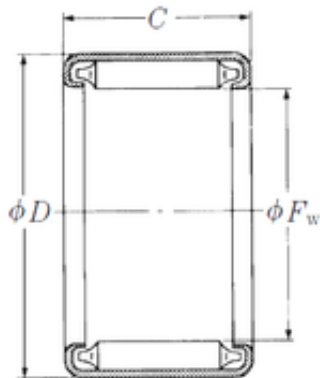

### NSK J-188 Needle roller bearings

Bearing No. J-188

Size	28.575x34.925x12.7 mm
Bore Diameter	28,575 mm
Outer Diameter	34,925 mm
Width	12,7 mm
Fw	28,575 mm
D	34,925 mm
C	12,7 mm
Weight	0,027 Kg
Basic dynamic load rating (C)	11,7 kN

J-188 Bearing 2D drawings and 3D CAD models