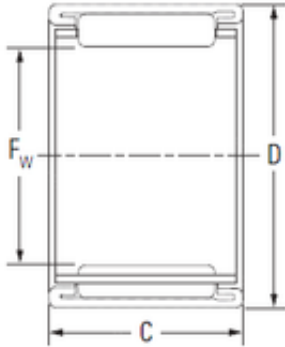

BEARING DRIVESHAFT ANDERSON, INC.

KOYO BTM202720-2 Needle roller bearings

Bearing No. BTM202720-2

| | |
|-------------------------------|-------------|
| Size | 20x27x20 mm |
| Bore Diameter | 20 mm |
| Outer Diameter | 27 mm |
| Width | 20 mm |
| Fw | 20 mm |
| D | 27 mm |
| C | 20 mm |
| Weight | 0.027 Kg |
| Basic dynamic load rating (C) | 19.6 kN |
| Basic static load rating (C0) | 27.6 kN |
| (Grease) Lubrication Speed | 11000 r/min |

BTM202720-2 Bearing 2D drawings and 3D CAD models