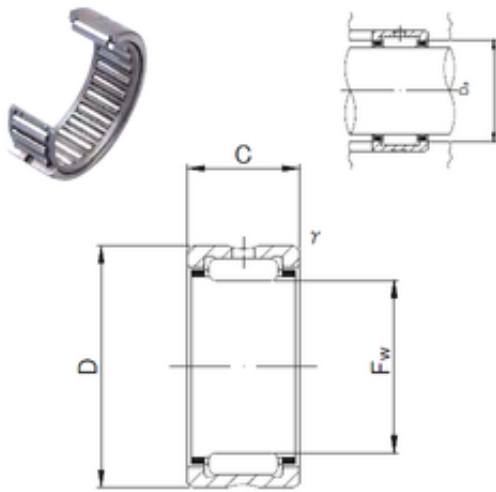

BEARING DRIVESHAFT ANDERSON, INC.

JNS NK100/36 Needle roller bearings

Bearing No. NK100/36

Size	100x120x36 mm
Bore Diameter	100 mm
Outer Diameter	120 mm
Width	36 mm
Fw	100 mm
D	120 mm
C	36 mm
r min.	1 mm
Da max.	115 mm
Weight	0,725 Kg
Basic dynamic load rating (C)	109,8 kN
Basic static load rating (C0)	244,2 kN

NK100/36 Bearing 2D drawings and 3D CAD models