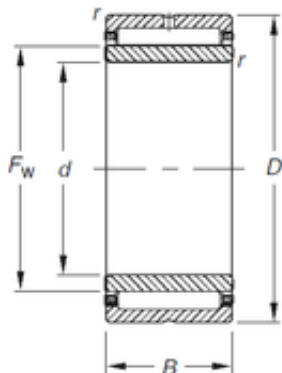

BEARING DRIVESHAFT ANDERSON, INC.

60 mm x 82 mm x 25 mm Timken NKJ60/25
Needle roller bearings

Bearing No. NKJ60/25

Size	60x82x25 mm
Bore Diameter	60 mm
Outer Diameter	82 mm
Width	25 mm
d	60 mm
Fw	68 mm
D	82 mm
B	25 mm
C	25 mm
r	0,6 mm
S	2 mm
Weight	0,44 Kg
Basic dynamic load rating (C)	49 kN
Basic static load rating (C0)	101 kN
(Grease) Lubrication Speed	6200 r/min

NKJ60/25 Bearing 2D drawings and 3D CAD models