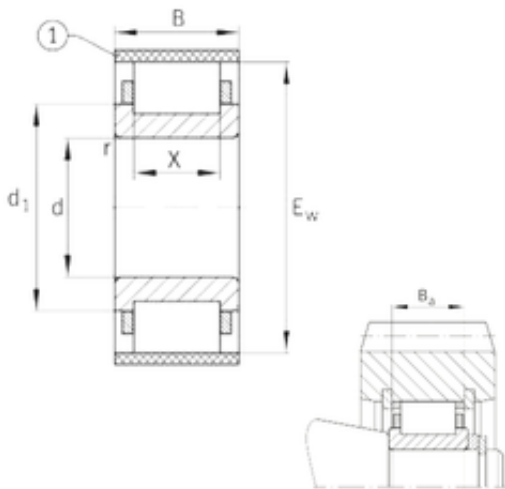

BEARING DRIVESHAFT ANDERSON, INC.

FAG RN2224-E-MPBX Cylindrical roller bearings

Bearing No. RN2224-E-MPBX

Size	120x195.5x58 mm
Bore Diameter	120 mm
Outer Diameter	195,5 mm
Width	58 mm
d	120 mm
Ew	195,5 mm
B	58 mm
Ba	54,7 mm
X	40 mm
d1	153,2 mm
r min.	2,1 mm
Weight	6,52 Kg
Basic dynamic load rating (C)	530 kN
Basic static load rating (C0)	610 kN

RN2224-E-MPBX Bearing 2D drawings and 3D CAD models