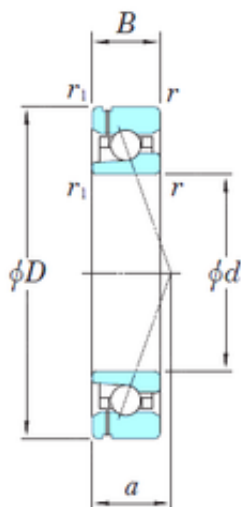

BEARING DRIVESHAFT ANDERSON, INC.

70 mm x 100 mm x 16 mm KOYO
3NCHAF914CA Angular contact ball bearings

Bearing No. 3NCHAF914CA

Size	70x100x16 mm
Bore Diameter	70 mm
Outer Diameter	100 mm
Width	16 mm
d	70 mm
D	100 mm
B	16 mm
C	16 mm
Angle (°)	20 °
a	23,1 mm
r min.	1 mm
r1 min.	0,6 mm
Weight	0,414 Kg
Basic dynamic load rating (C)	11,8 kN
Basic static load rating (C0)	9,2 kN

3NCHAF914CA Bearing 2D drawings and 3D CAD models