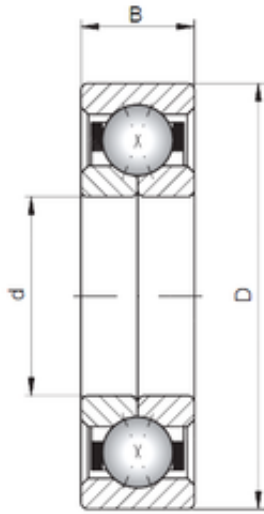

BEARING DRIVESHAFT ANDERSON, INC.

ISO QJ309 Angular contact ball bearings

Bearing No. QJ309

Size	45x100x25 mm
Bore Diameter	45 mm
Outer Diameter	100 mm
Width	25 mm
d	45 mm
D	100 mm
B1	25 mm
C	25 mm

QJ309 Bearing 2D drawings and 3D CAD models