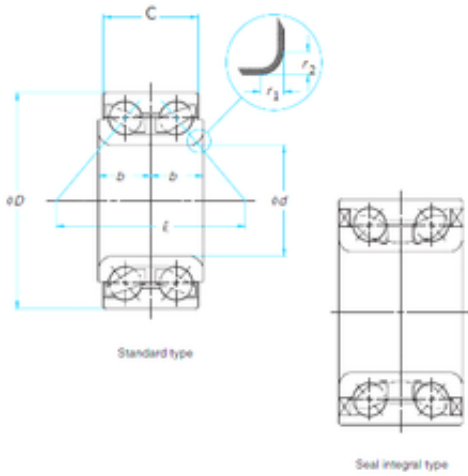

BEARING DRIVESHAFT ANDERSON, INC.

45 mm x 80 mm x 45 mm FAG 564725AB
Angular contact ball bearings

Bearing No. 564725AB

Size	45x80x45 mm
Bore Diameter	45 mm
Outer Diameter	80 mm
Width	45 mm
d	45 mm
D	80 mm
B	45 mm
C	45 mm

564725AB Bearing 2D drawings and 3D CAD models