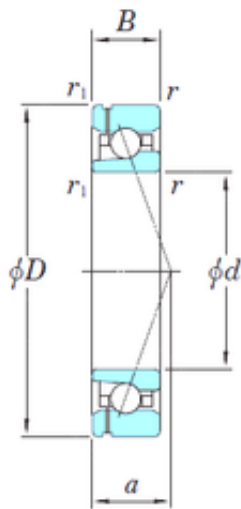

BEARING DRIVESHAFT ANDERSON, INC.

85 mm x 120 mm x 18 mm KOYO 3NCHAF917CA Angular contact ball bearings

Bearing No. 3NCHAF917CA

Size	85x120x18 mm
Bore Diameter	85 mm
Outer Diameter	120 mm
Width	18 mm
d	85 mm
D	120 mm
B	18 mm
C	18 mm
Angle (°)	20 °
a	27,1 mm
r min.	1,1 mm
r1 min.	0,6 mm
Weight	0,579 Kg
Basic dynamic load rating (C)	15,1 kN
Basic static load rating (C0)	12,5 kN

3NCHAF917CA Bearing 2D drawings and 3D CAD models