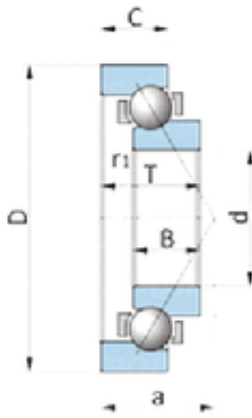

BEARING DRIVESHAFT ANDERSON, INC.

NSK BA220-6WSA Angular contact ball bearings

Bearing No. BA220-6WSA

Size	220x276x26 mm
Bore Diameter	220 mm
Outer Diameter	276 mm
Width	26 mm
d	220 mm
D	276 mm

BA220-6WSA Bearing 2D drawings and 3D CAD models