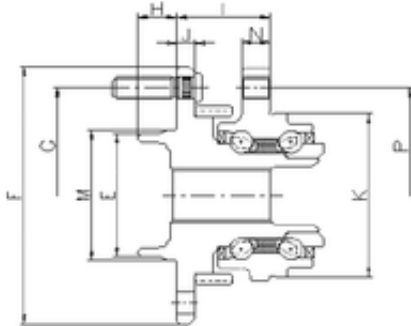

BEARING DRIVESHAFT ANDERSON, INC.

ILJIN IJ133005 Angular contact ball bearings

Bearing No. IJ133005

P	110 mm
I	38 mm
E	65 mm
F	136,8 mm
G	110 mm
H	23 mm
J	13 mm
K	84,94 mm
M	69,97 mm
N	13,5 mm
1	Wheel Bearing

IJ133005 Bearing 2D drawings and 3D CAD models