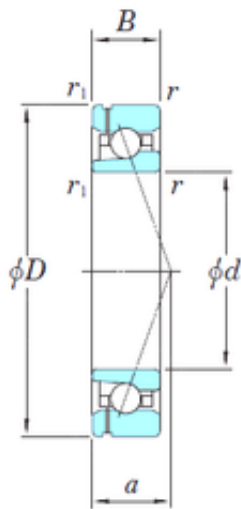

BEARING DRIVESHAFT ANDERSON, INC.

45 mm x 75 mm x 16 mm KOYO
3NCHAF009CA Angular contact ball bearings

Bearing No. 3NCHAF009CA

Size	45x75x16 mm
Bore Diameter	45 mm
Outer Diameter	75 mm
Width	16 mm
d	45 mm
D	75 mm
B	16 mm
C	16 mm
Angle (°)	20 °
a	18,6 mm
r min.	1 mm
r1 min.	0,6 mm
Weight	0,255 Kg
Basic dynamic load rating (C)	10 kN
Basic static load rating (C0)	6,3 kN

3NCHAF009CA Bearing 2D drawings and 3D CAD models