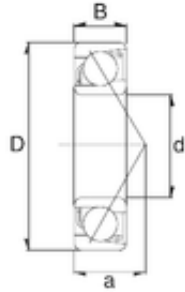

## BEARING DRIVESHAFT ANDERSON, INC.

45 mm x 100 mm x 25 mm ZEN 7309B Angular contact ball bearings

Bearing No. 7309B

Size	45x100x25 mm
Bore Diameter	45 mm
Outer Diameter	100 mm
Width	25 mm
d	45 mm
D	100 mm
B	25 mm
C	25 mm
Weight	0,81 Kg
Basic dynamic load rating (C)	60,5 kN
Basic static load rating (C0)	38,8 kN
(Grease) Lubrication Speed	6100 r/min

7309B Bearing 2D drawings and 3D CAD models