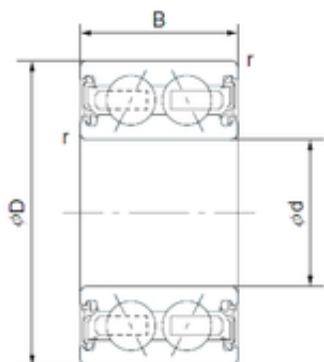

# BEARING DRIVESHAFT ANDERSON, INC.

35 mm x 50 mm x 20 mm NSK  
35BD5020T12DDU Angular contact ball bearings

Bearing No. 35BD5020T12DDU

|                      |             |
|----------------------|-------------|
| Size                 | 35x50x20 mm |
| Bore Diameter        | 35 mm       |
| Outer Diameter       | 50 mm       |
| Width                | 20 mm       |
| d                    | 35 mm       |
| D                    | 50 mm       |
| B                    | 20 mm       |
| C                    | 20 mm       |
| Category             | Bearings    |
| Inventory            | 2.0         |
| Manufacturer Name    | NSK         |
| Minimum Buy Quantity | N/A         |
| Weight / Kilogram    | 0           |
| Product Group        | B04270      |

35BD5020T12DDU Bearing 2D drawings and 3D CAD models