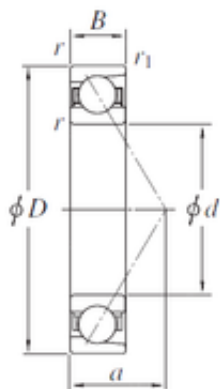

BEARING DRIVESHAFT ANDERSON, INC.

120 mm x 260 mm x 55 mm KOYO 7324
Angular contact ball bearings

Bearing No. 7324

Size	120x260x55 mm
Bore Diameter	120 mm
Outer Diameter	260 mm
Width	55 mm
d	120 mm
D	260 mm
B	55 mm
C	55 mm
Angle (°)	30 °
a	82,3 mm
r min.	3 mm
r1 min.	1,1 mm
da min.	134 mm
Da max.	246 mm
ra max.	2.5 mm
Weight	12,6 Kg
Basic dynamic load rating (C)	246 kN
Basic static load rating (C0)	252 kN
(Grease) Lubrication Speed	3000 r/min

7324 Bearing 2D drawings and 3D CAD models